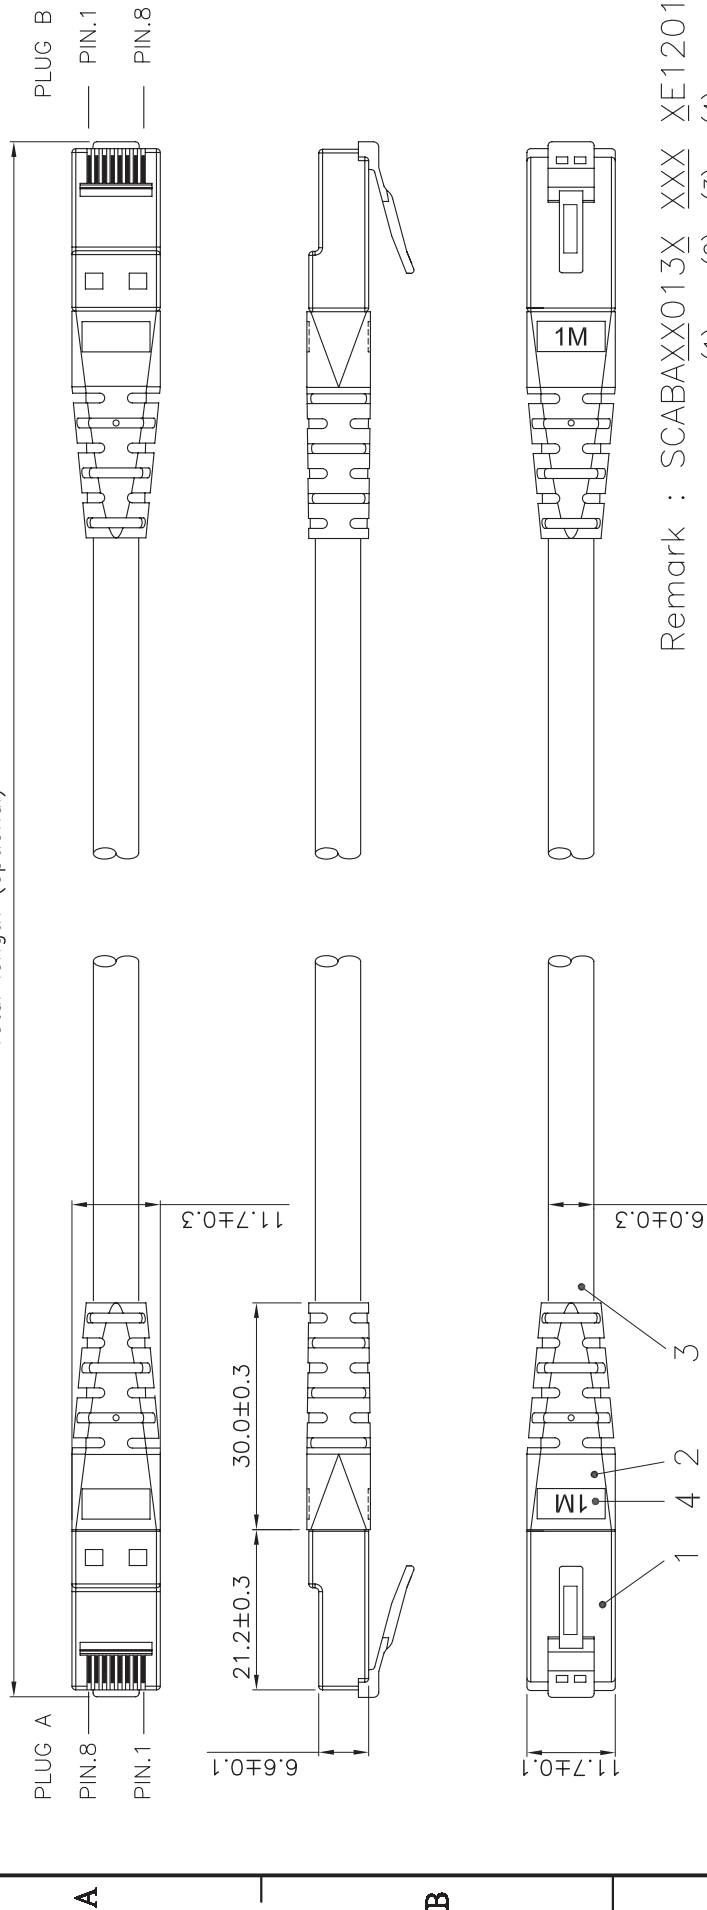

Datenblatt - Fiche technique - Data sheet

21.15.0927

ROLINE UTP-Patchkabel Kat.6, blau, 1,5 m

Cordon ROLINE Cat.6 UTP, bleu, 1,5 m

ROLINE UTP Patch Cord, Cat.6, blue, 1.5 m

Total length (optional)

Remark : SCABAXX013X XXX XE1201

- (1) XX : Jacket Color
 - 01=Black(RAL9011), 02=Gray(RAL7035), 03=Red(RAL3031)
 - 05=White(RAL9010), 06=Yellow(RAL1021), 07=Blue(RAL5015)
 - 08=Green(RAL6029), 09=Orange(RAL2003), 10=Purple(RAL4005)
 - 11=Pink(RAL4003)
- (2) X : Wiring
 - 1=T568A, 2=T568B, 3=T568A & T568B combination
- (3) XXX : Length
- (4) Length Unit : 1=cm, 2=meter, 3=feet.
 - (3)(4) : 0501=0.5meter(50cm), 0012=1meter, 0102=10meter
 - 0033=3feet, 0103=10feet

Specification :

- Material :
- 1. RJ45 Plug : (P/N : PU8850)
 - 1-1. Housing : Polycarbonate, UL 94V-2, Transparent color.
 - 1-2. Contact material : Phosphor Bronze with 50-60 micro-inch Nickel plated.
 - 1-3. Contact finished : Min. 50 micro-inch Gold plated.
- 2. Narrow PVC Molded.
- 3. Cable : UTP UnShielded and Twisted,
 - 4 pair Stranded wire UL material approved.
 - 24 AWG conductor and PVC jacket.
- 4. length mark(latch side) : 0.3M,0.5M,0.75M,1M,1.5M,2M,3M,5M,7M,7.5M, 10M,15M,20M,25M,30M.
- 5. Print : roline UTP PATCH CABLE 24AWG 4PR EIA/TIA-568B.2-1
CAT.6 XXXXXX-X

DRAWING		17.MAR.2009		Connie	
CHECK		17.MAR.2009		KLi	
APPROVAL		17.MAR.2009		Yty	
SCALE		1/1 (A4)	UNIT	mm	
DRAWING NO.		21.15.XXXX(SAT)		ITEM NO.: 21.15.XXXX	
DRAWING CLASSIFICATION		SHEET		1 OF 1	
DES.: C6 UTP Patch Cord					